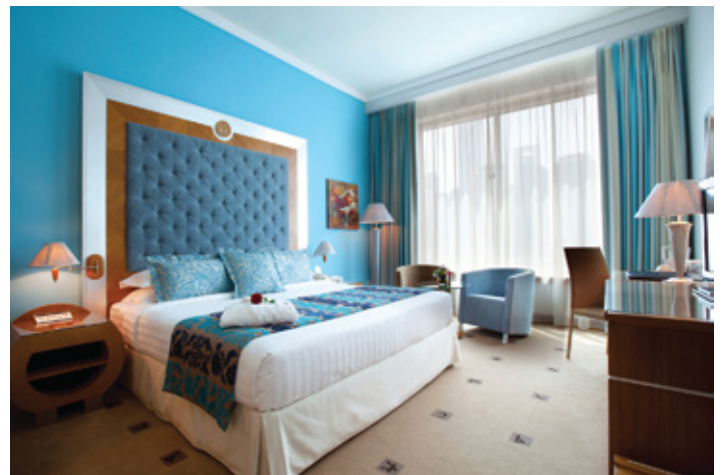

## Welcome to Marina Byblos Hotel

The modern 4 star concept offers appealing, stylish guest rooms and suites which provide a calm, comfortable oasis of quiet amidst the hum of the busy city outside.

Enjoy contemporary luxury in an excellent location, adjacent to the famous Jumeirah Beach, home to The Walk, Dubai's most happening outdoor destination. Close to Dubai's main business areas such as Dubai Media City, Internet City and JAFZA, Marina Byblos Hotel has the perfect location to suit the needs of both business and leisure travellers.

## Accommodation

Marina Byblos Hotel offers 184 elegant, smoking and non-smoking rooms and suites tastefully decorated and well appointed for your comfort, overlooking the famous Dubai Marina and Yacht docks.

- Deluxe Single Room                      Room size 27 sqm.
- Deluxe Twin Room                        Room size 34 sqm.
- Executive Single Room                    Room size 42 sqm.
- Executive Double Room                 Room size 42 sqm.
- Aquamarine Suite                         Room size 65 sqm.

All the rooms are equipped with all standard accommodation features, 37" LCD TV, in-room safes, mini-bars, and remote controlled air-conditioning and ambiance settings.